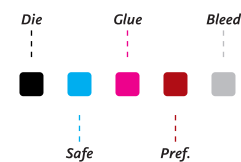

Guideline Key

INSTRUCTIONS: Place your artwork on the template above being sure to account for the bleed & making sure that all important information and/or logos fall within the live/safe area(s). Please be sure that you have centered your artwork within the safe area(s) properly or that it has been placed exactly where you would like it on the template. Please make sure that all flat images are at least 300dpi for printing purposes, otherwise those images may print blurry and/or pixelated.