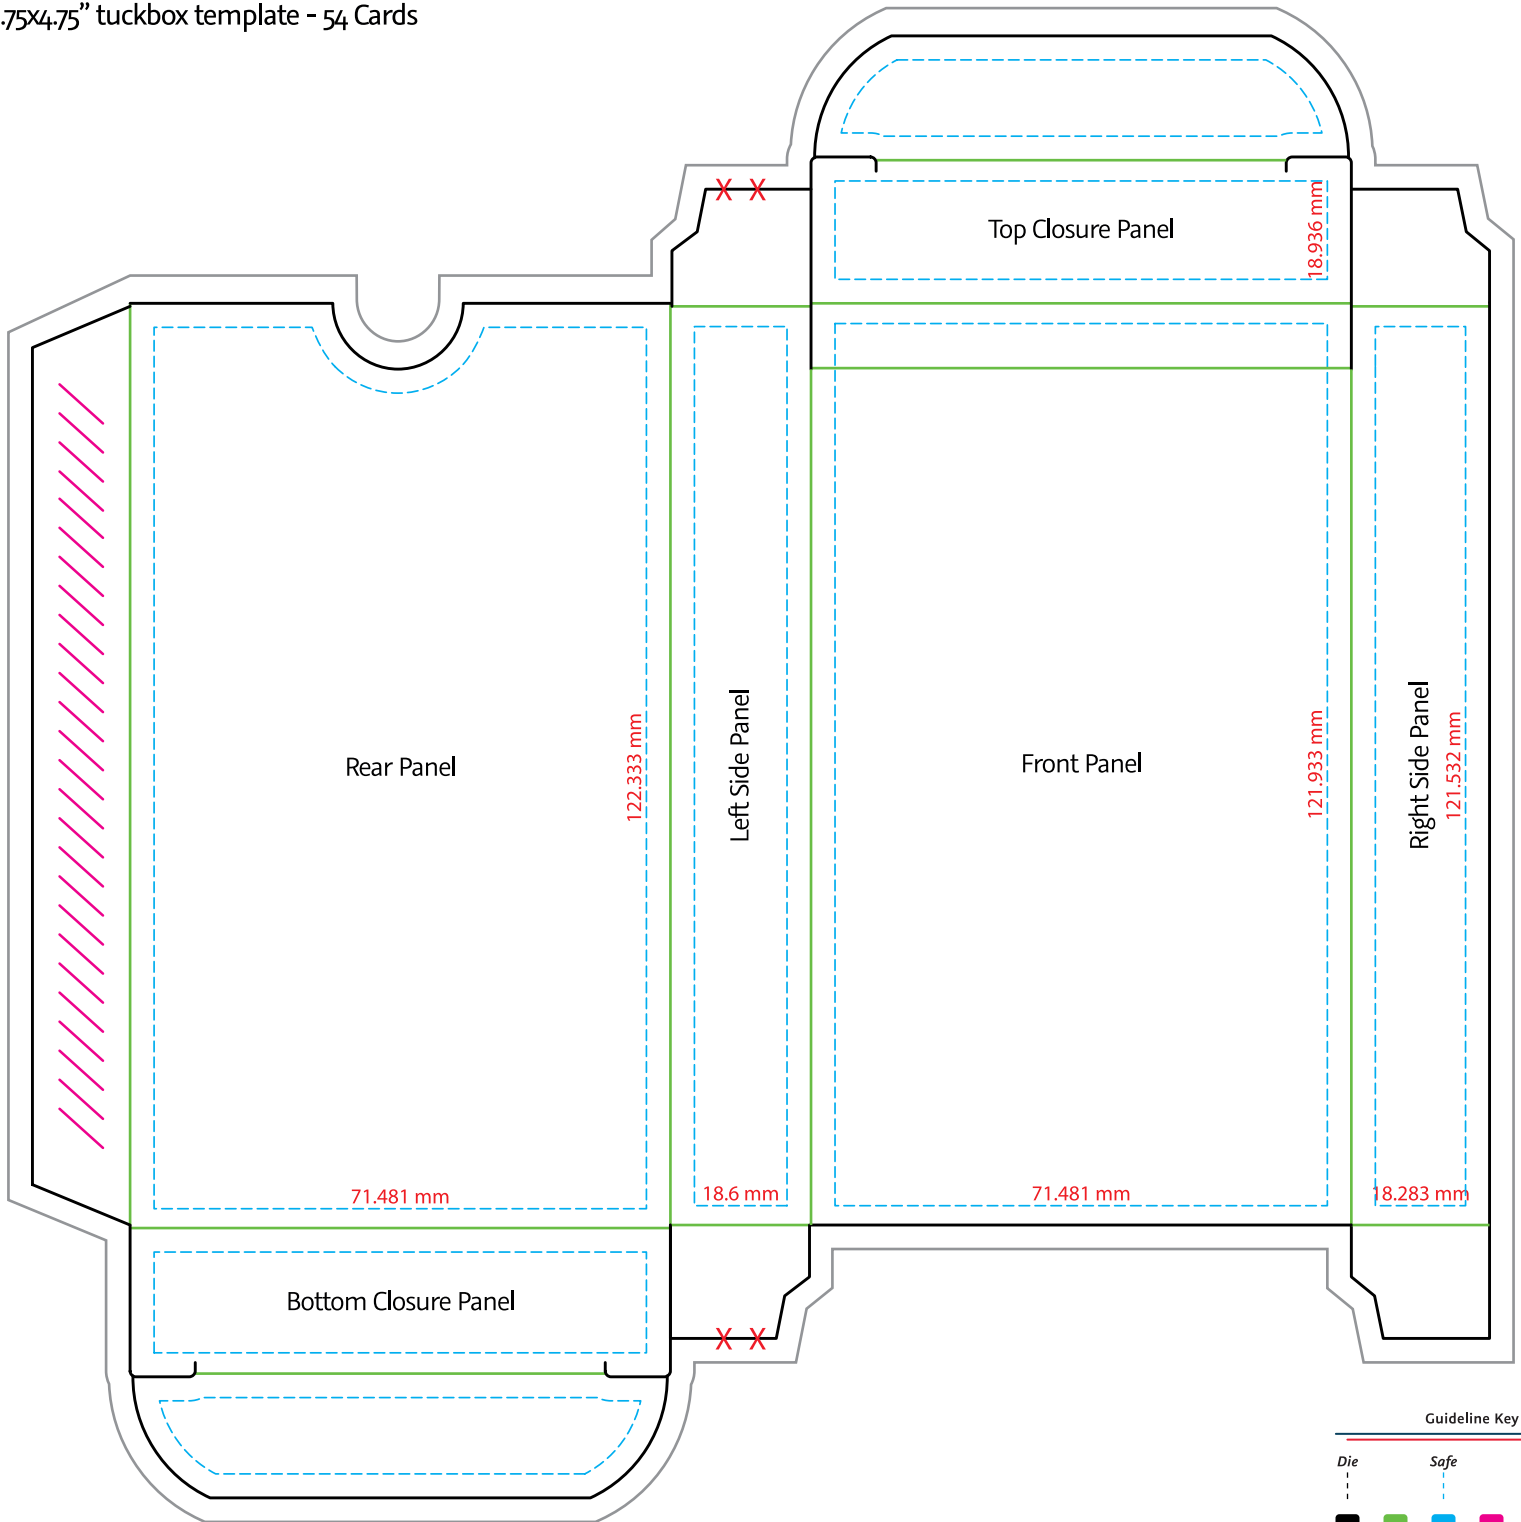

# SHUFFLED INK®

2.75x4.75" tuckbox template - 54 Cards

Guideline Key

**INSTRUCTIONS:** Place your artwork on the template above being sure to account for the bleed & making sure that all important information and/or logos fall within the live/safe area(s). Please be sure that you have centered your artwork within the safe area(s) properly or that it has been placed exactly where you would like it on the template. Please make sure that all flat images are at least 300dpi for printing purposes, otherwise those images may print blurry and/or pixelated.